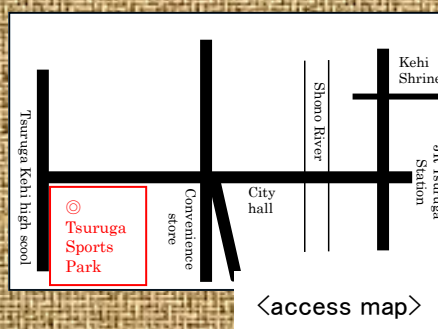

<access map>