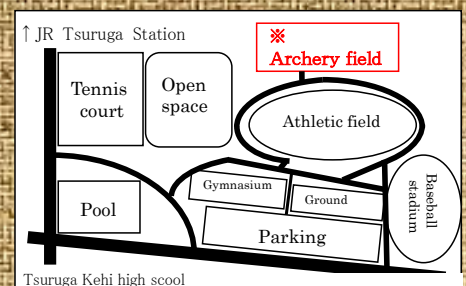

<details>