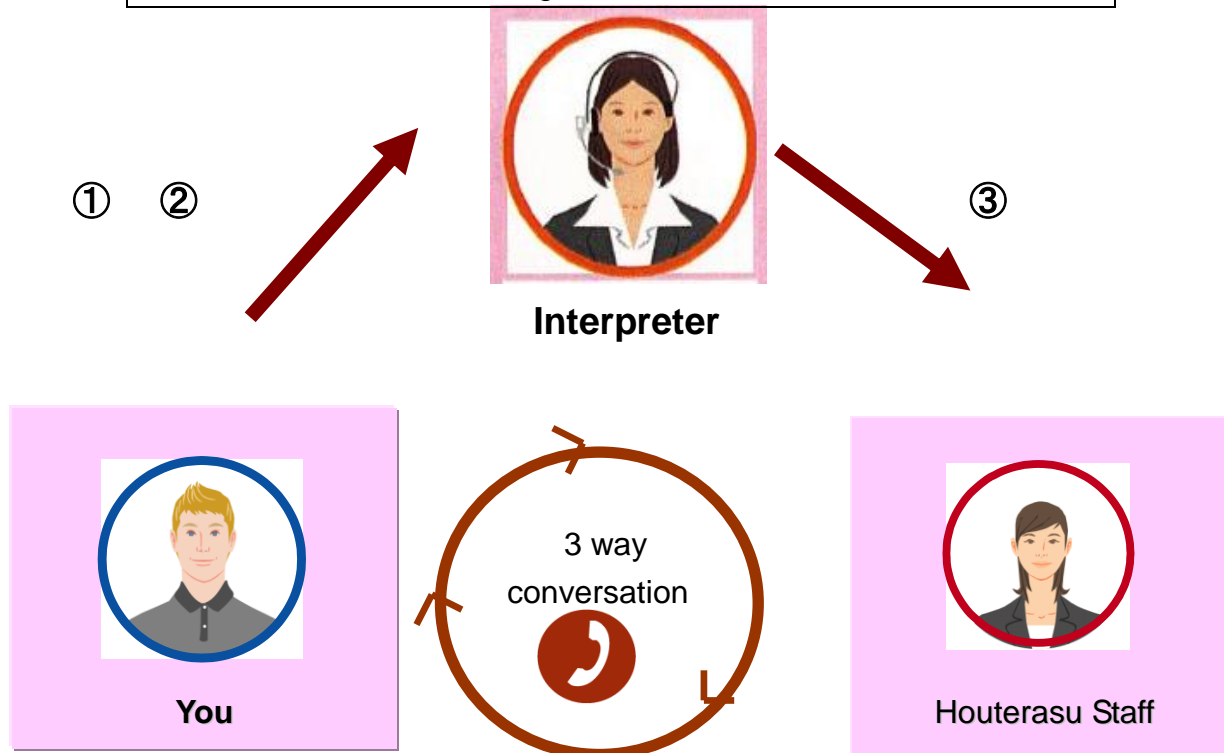

We offer information based on user's inquiries, on counseling counters for authorities concerned such as the legal system and bar associations etc .,at no charge.

- ① Firstly, call us at **03-5366-6008 (Interpretation service)**.
- ② Tell the interpreter about your inquiry.
- ③ The interpreter will connect you to a worker at your nearest Houterasu regional office or affiliate.
- ④ You, the staff and the interpreter will be able to communicate through a 3-way conversation.